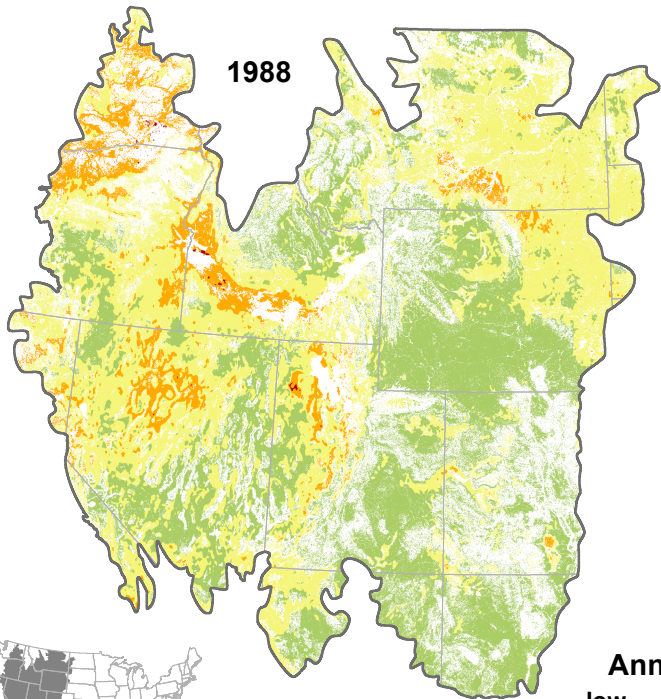

1988

2018

 Sagebrush Biome

Annual Grasses Cover

low

mild

moderate

high

0 50 100 200
miles