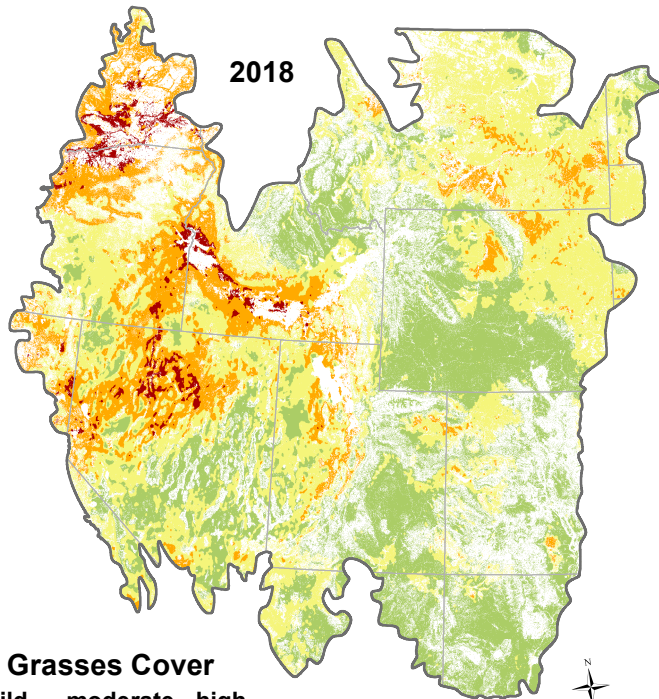

1988

2018

 Sagebrush Biome

Annual Grasses Cover

low

mild

moderate

high

0 50 100 200
miles